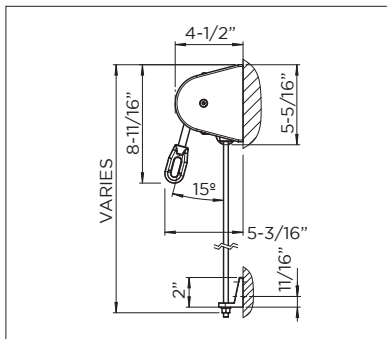

UNIVERSAL

VERTICAL DROP SYSTEM

STOBAG

- Mounting options: wall or soffit
- Various guide systems: cables, track or flat (free-hanging)
- Elegant system for use before glass fronts or roofed terraces
- Manual operation through the wall possible using gear unit/joint plate
- Coupling options for maximum 3 units
- Optional box
- Optional heavy duty Robusta hembar w/ Robusta track
- Optional motorized

min. 5'-0"
max. 18'-0" (35' coupled)

min. 5'-0"
max. 16'-0"

CLASS 3
BEAUFORT 6

Wall Installation

Top Installation

Offset Wall Mounting

COLORS*

- White Ivory
Sand Bronze