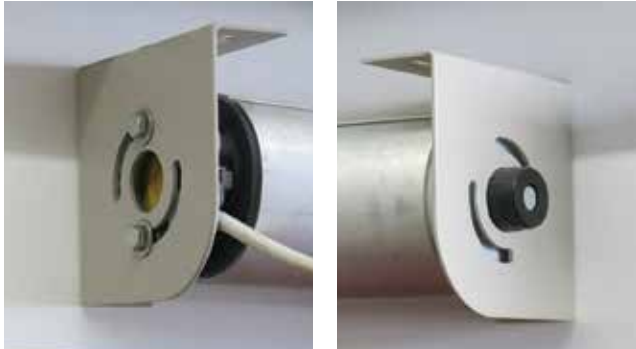

UNIVERSAL

VERTICAL DROP SYSTEM

STOBAG

- Mounting options: wall or soffit
- Various guide systems: cables, track or flat (free-hanging)
- Elegant system for use before glass fronts or roofed terraces
- Manual operation through the wall possible using gear unit/joint plate
- Coupling options for maximum 3 units
- Optional box
- Optional heavy duty Robusta hembar w/ Robusta track
- Optional motorized

min. 5'-0"
max. 18'-0" (35' coupled)

min. 5'-0"
max. 16'-0"

CLASS 3
BEAUFORT 6

Wall Installation

Top Installation

Offset Wall Mounting

COLORS*

- White Ivory
Sand Bronze