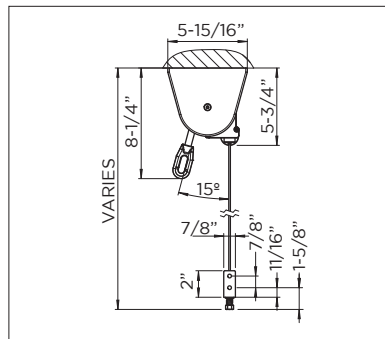

UNIVERSAL

VERTICAL DROP SYSTEM

STOBAG

- Mounting options: wall or soffit
- Various guide systems: cables, track or flat (free-hanging)
- Elegant system for use before glass fronts or roofed terraces
- Manual operation through the wall possible using gear unit/joint plate
- Coupling options for maximum 3 units
- Optional box
- Optional heavy duty Robusta hembar w/ Robusta track
- Optional motorized

min. 5'-0"
max. 18'-0" (35' coupled)

min. 5'-0"
max. 16'-0"

CLASS 3
BEAUFORT 6

Wall Installation

Top Installation

Offset Wall Mounting

COLORS*

- White Ivory
Sand Bronze