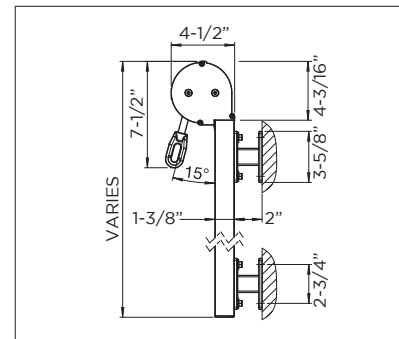

min. 5'-0"
max. 18'-0" (35' coupled)

min. 5'-0"
max. 16'-0"

CLASS 3
BEAUFORT 6

Wall Installation

Top Installation

Offset Wall Mounting

COLORS*

- White Ivory
Sand Bronze